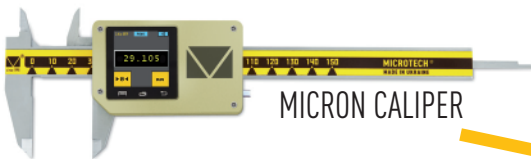

AVIABLE INTELLIGENT SERIE INSTRUMENTS

SUB-MICRON MICROMETER (0.1 μm)

MICRON CALIPER

MICRON HEIGHT GAUGE

WIRELESS & USB DATA OUTPUT

SPC- Software
MicrotechDataPro

ANDROID

iOS