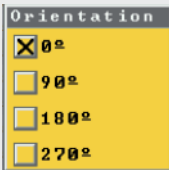

BLUETOOTH DATA TRANSFER

- SWITCH ON/OFF BLUETOOTH DATA TRANSFER
- SELECTING BLUETOOTH TRANSFER MODE
- SELECT TRANSFER ON TIMER

ENERGY MODE

- SELECTING SETTINGS
- DEVICE SETTING
- EXTRA (math. correction)
- SYSTEM
- ABOUT

DISPLAY ORIENTATION

SELECTING DISPLAY ORIENTATION ANGLE

USB DATA TRANSFER

USB DATA TRANSFER MODE

- UART - transfer to MDS Software
- Keyboard mode - transfer to any Windows software

MEASURING MODE SCREEN

BATTERY & MODES status indicator