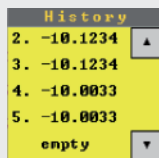

▶◀ mn

History

2. -10.1234 ▲

3. -10.1234

4. -10.0033

5. -10.0033

empty ▼

REPRESENTANTE EXCLUSIVO

Méx: (+52) 55-5300-4517, 55-53004271, 55-5312-2536 Gro: (+52) 442-340-0250, 442-340-0251, 442-193-5678
Pbla: (+52) 222-219-9999, 222-887-0114, 222-228-1633

COLOR TOUCHSCREEN

- ZERO SETTING
- mm/inch
- BATTERY LEVEL

SETTING MENU

- SELECTING SETTINGS
- DEVICE SETTING
 - EXTRA (math. correction)
 - SYSTEM
 - ABOUT

INTERNAL MEMORY

- SAVING VALUES
- TRANSFER VALUES FROM MEMORY WIRELESS TO PC OR TABLET

RECHARGEABLE BATTERY