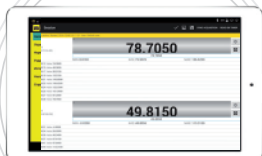

AVIABLE INTELLIGENT SERIE INSTRUMENTS

SUB-MICRON MICROMETER (0.1 μm)

MICRON CALIPER

MICRON HEIGHT GAUGE

WIRELESS & USB DATA OUTPUT

SPC- Software
MicrotechDataPro

ANDROID

iOS

Saving data
to xls. csv
formats

Export data
to Cloud

SPC- Software
MicrotechDataPro

Windows

Saving data
to xls. csv
formats

Transfer data to
CAD, SPC or other
Windows Software

Transfer data to
Excel or any other
table editors